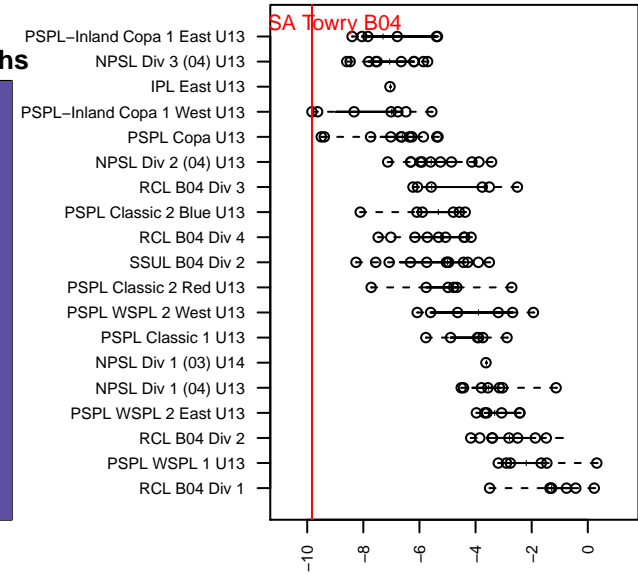

CBYSA Towry B04

Columbia Basin Youth SA

Quincy, WA

B04 total strength=307

attack=0.25 defense=0.13

fall league = PSPL-Inland Copa 1 West U13

alt names used:

CBYSA B04 Towry

Venues played:

2016 PSPL-Inland Copa 1 West U13

**attack and defense variance (black dot)
relative to other teams
and top 10 in region**

**attack and defense rating
relative to others at age
and all opponents in last 13 months**

Performance relative to 13 month average

Performance relative to 13 month average

date	home		away		venue	pred.home	pred.away
2016-11-06	KVJSA Ellensburg FC B04	13	CBYSA Towry B04	0	2016 PSPL-Inland Copa 1 West U13	8.18	0.42
2016-11-05	CBYSA Towry B04	1	Wenatchee Valley United Rosa B04	3	2016 PSPL-Inland Copa 1 West U13	1.25	4.24
2016-10-22	3 Rivers White B04	5	CBYSA Towry B04	3	2016 PSPL-Inland Copa 1 West U13	5.34	0.75
2016-10-22	3 Rivers Grey B04	0	CBYSA Towry B04	2	2016 PSPL-Inland Copa 1 West U13	2.08	1.47
2016-10-16	CBYSA Towry B04	1	3 Rivers Grey B04	2	2016 PSPL-Inland Copa 1 West U13	1.47	2.08
2016-10-08	ASE B04	7	CBYSA Towry B04	0	2016 PSPL-Inland Copa 1 West U13	4.04	0.56
2016-10-02	CBYSA Towry B04	0	KVJSA Ellensburg FC B04	7	2016 PSPL-Inland Copa 1 West U13	0.42	8.18
2016-09-24	Wenatchee Valley United Rosa B04	6	CBYSA Towry B04	1	2016 PSPL-Inland Copa 1 West U13	4.24	1.25
2016-09-15	CBYSA Towry B04	1	Endeavor SA Red B04	4	2016 PSPL-Inland Copa 1 West U13	0.64	7.30
2016-09-10	CBYSA Towry B04	0	3 Rivers White B04	4	2016 PSPL-Inland Copa 1 West U13	0.75	5.34